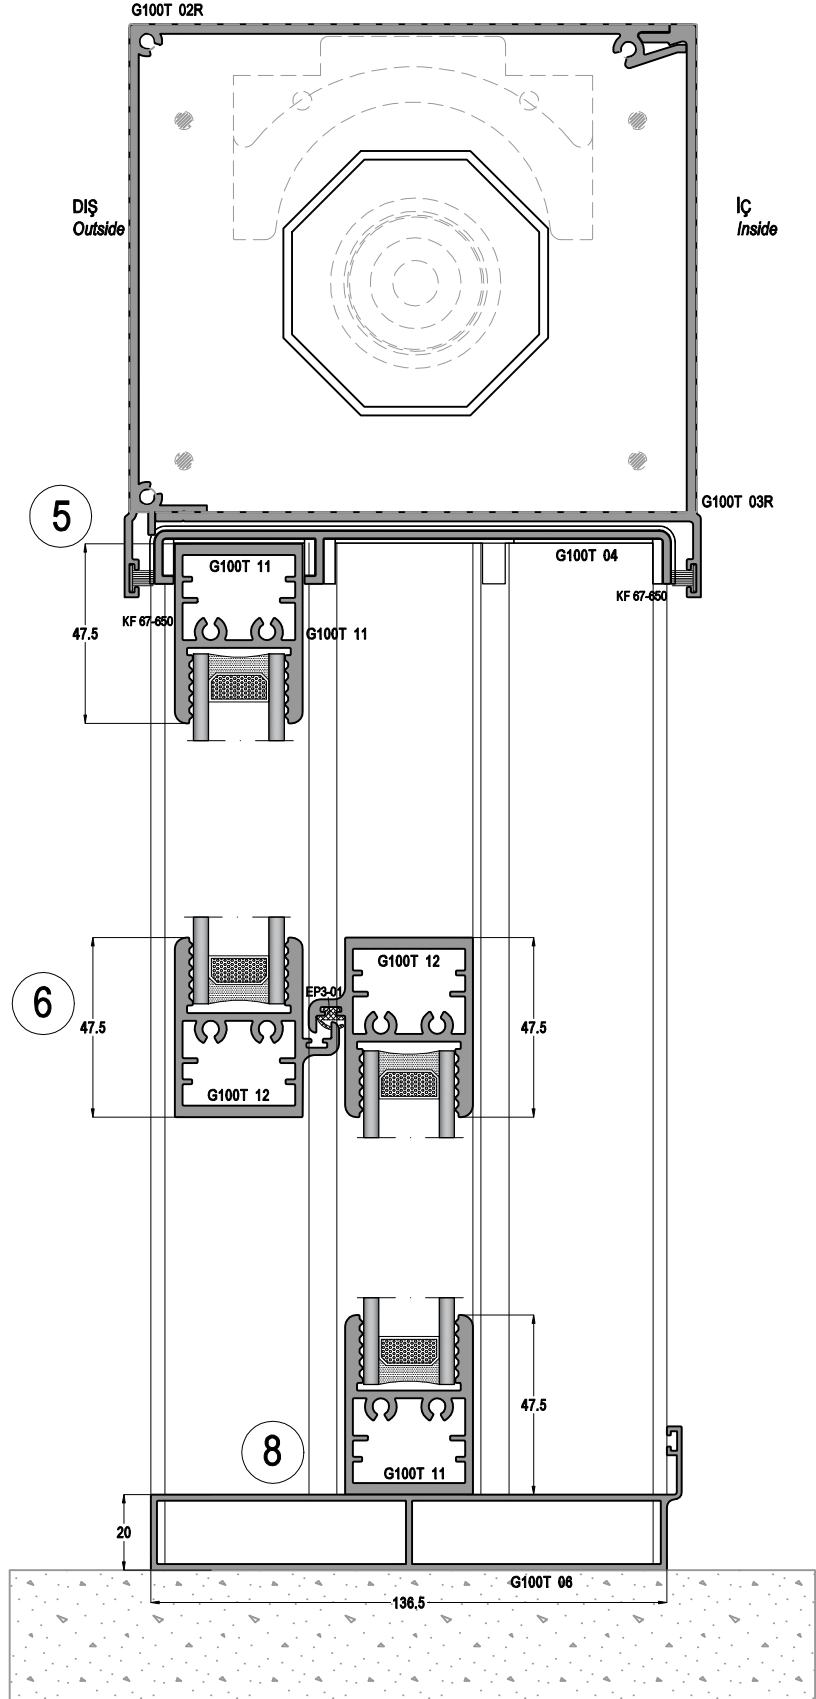

ISICAM DETAYI DOUBLE GLAZING DETAILS