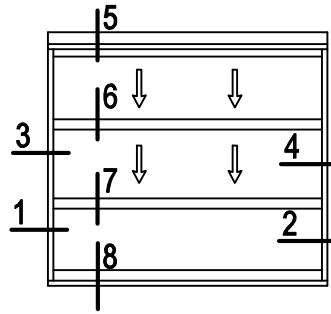

G100T

ISICAMLI GIYOTİN SÜRME CAM BALKON SİSTEMİ
VERTICAL SLIDING GLASS BALCONY SYSTEM WITH THERMAL GLASS

1

2

3

4