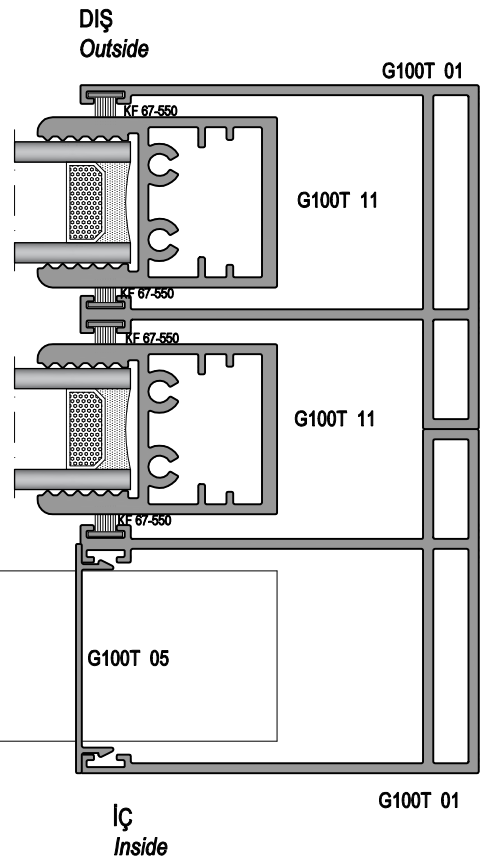

1

2

3

4

G100T

ISICAMLI GIYOTIN SÜRME CAM BALKON SİSTEMİ
VERTICAL SLIDING GLASS BALCONY SYSTEM WITH THERMAL GLASS

TEKCAM DETAYI SINGLE GLAZING DETAILS

G100T