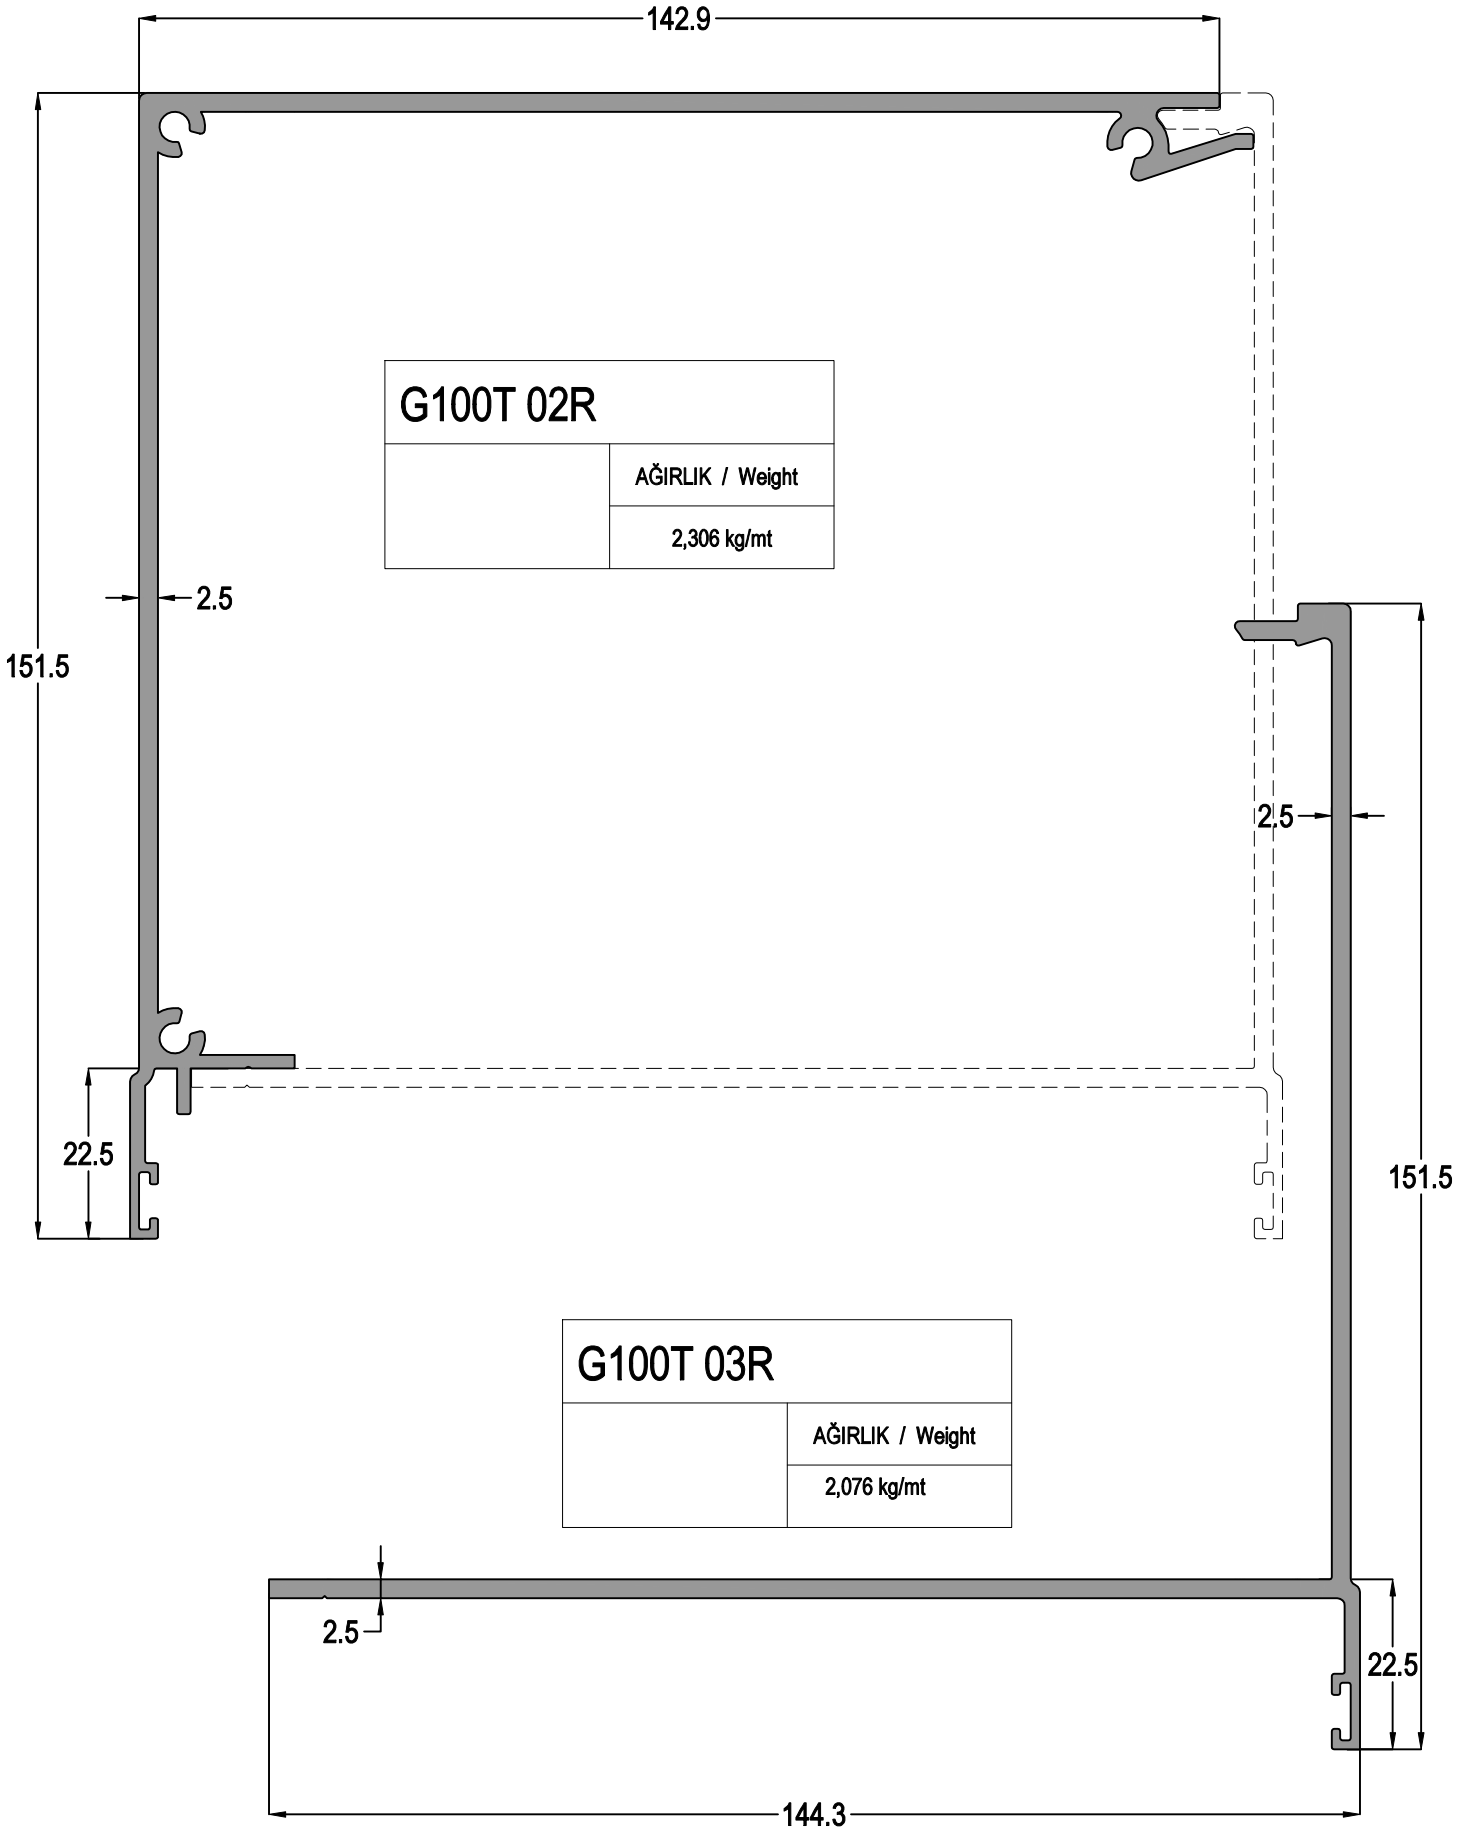

G100T

ISICAMLI GIYOTIN SÜRME CAM BALKON SİSTEMİ
VERTICAL SLIDING GLASS BALCONY SYSTEM WITH THERMAL GLASS

ASISTAL