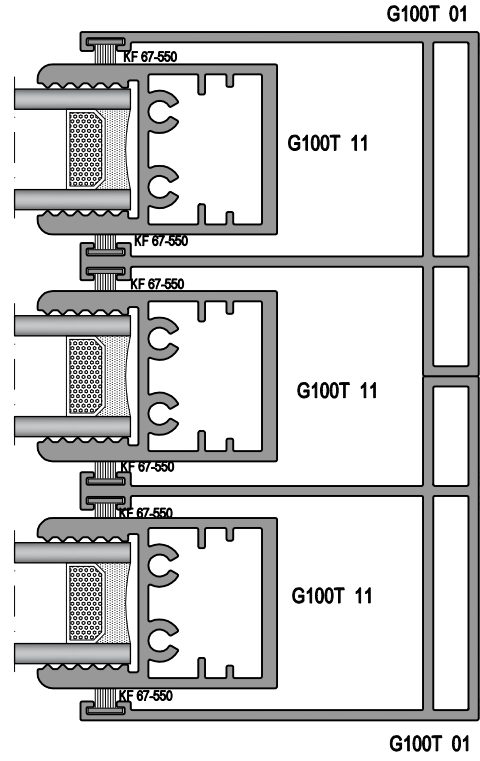

G100T

ISICAMLI GIYOTİN SÜRME CAM BALKON SİSTEMİ
VERTICAL SLIDING GLASS BALCONY SYSTEM WITH THERMAL GLASS

1

2

3

4