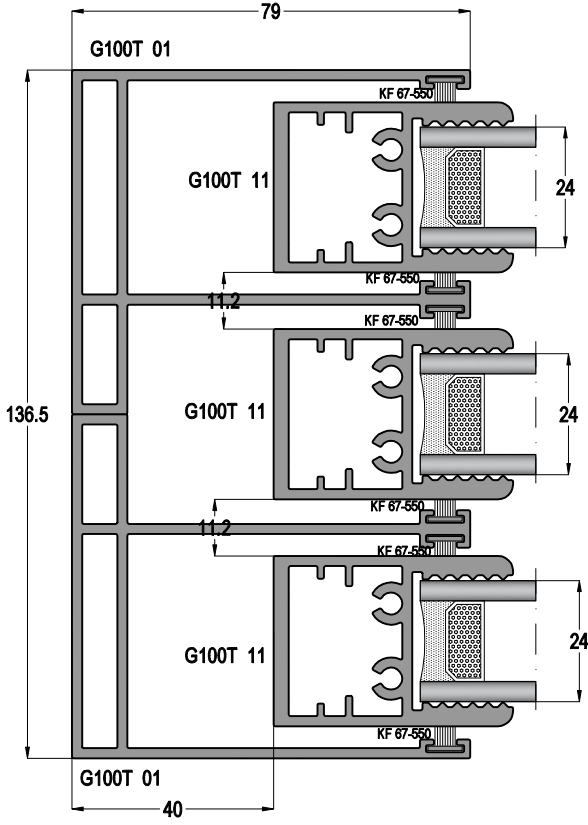

G100T

ISICAMLI GIYOTİN SÜRME CAM BALKON SİSTEMİ
VERTICAL SLIDING GLASS BALCONY SYSTEM WITH THERMAL GLASS

1

2

3

4