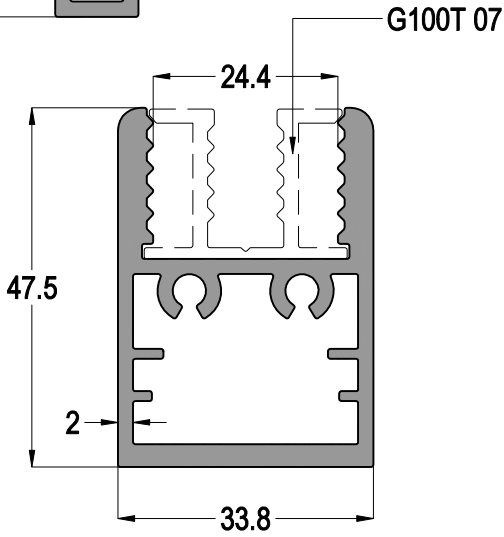

ASISTAL

G100T

ISICAMLI GIYOTIN SÜRME CAM BALKON SİSTEMİ
VERTICAL SLIDING GLASS BALCONY SYSTEM WITH THERMAL GLASS

ASISTAL

G100T 01	
	AĞIRLIK / Weight
	1,650 kg/mt

G100T 11

G100T 11	
	AĞIRLIK / Weight
	1,309 kg/mt