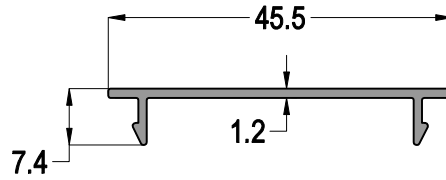

G100T 12

G100T 12	
	AĞIRLIK / Weight
	1,416 kg/mt

G100T 07

G100T 07	
	AĞIRLIK / Weight
	0,308 kg/mt

G100T

ISICAMLI GIYOTIN SÜRME CAM BALKON SİSTEMİ
VERTICAL SLIDING GLASS BALCONY SYSTEM WITH THERMAL GLASS

ASISTAL

G100T 04

AĞIRLIK / Weight

0,956 kg/mt

G100T 06

AĞIRLIK / Weight

1,501 kg/mt

G100T 05

AĞIRLIK / Weight