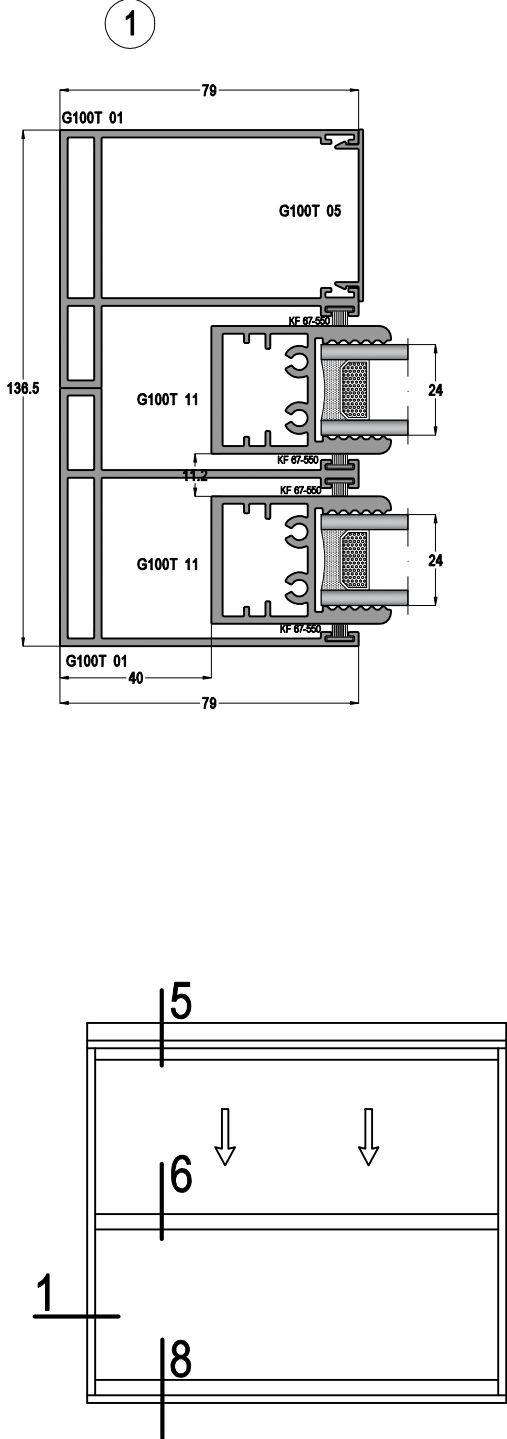

ISICAM DETAYI DOUBLE GLAZING DETAILS