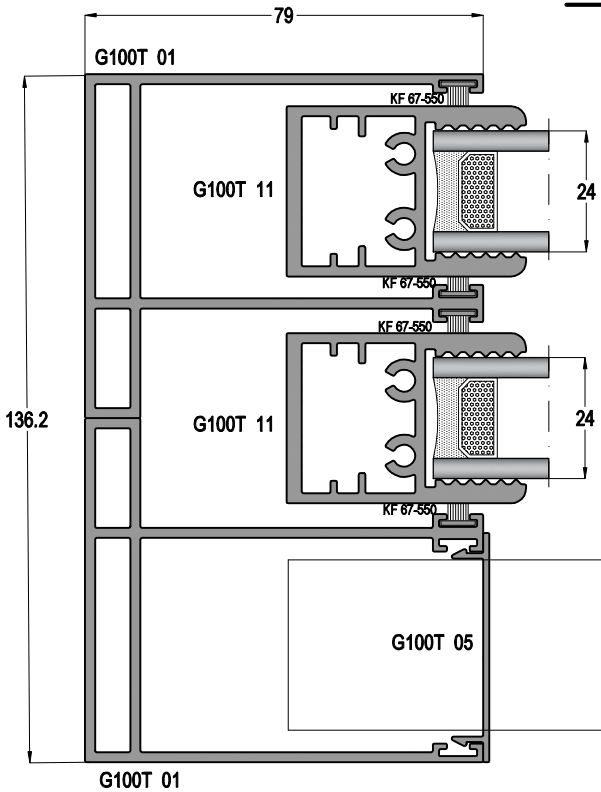

G100T

ISICAMLI GIYOTİN SÜRME CAM BALKON SİSTEMİ
VERTICAL SLIDING GLASS BALCONY SYSTEM WITH THERMAL GLASS

1

2

3

4