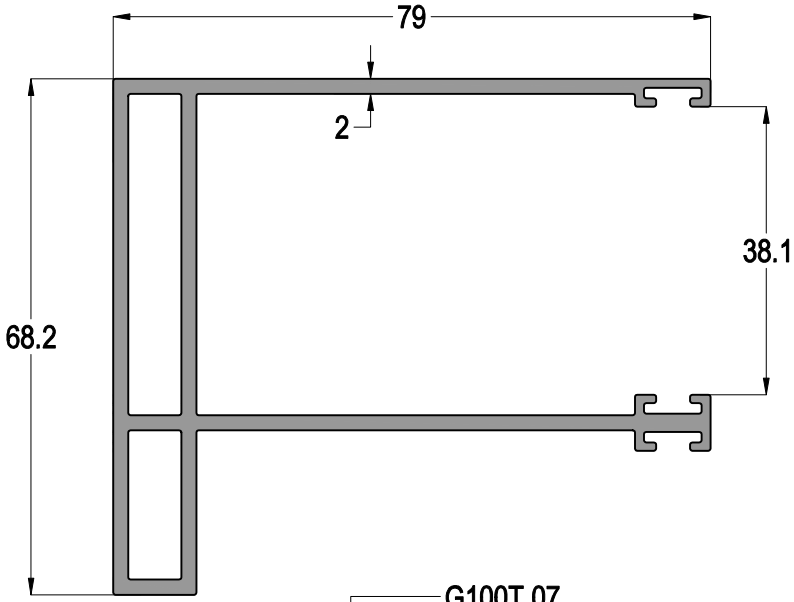

ASISTAL

G100T

ISICAMLI GIYOTIN SÜRME CAM BALKON SİSTEMİ
VERTICAL SLIDING GLASS BALCONY SYSTEM WITH THERMAL GLASS

ASISTAL

G100T 01	
	AĞIRLIK / Weight
	1,650 kg/mt

G100T 11

G100T 11	
	AĞIRLIK / Weight
	1,309 kg/mt