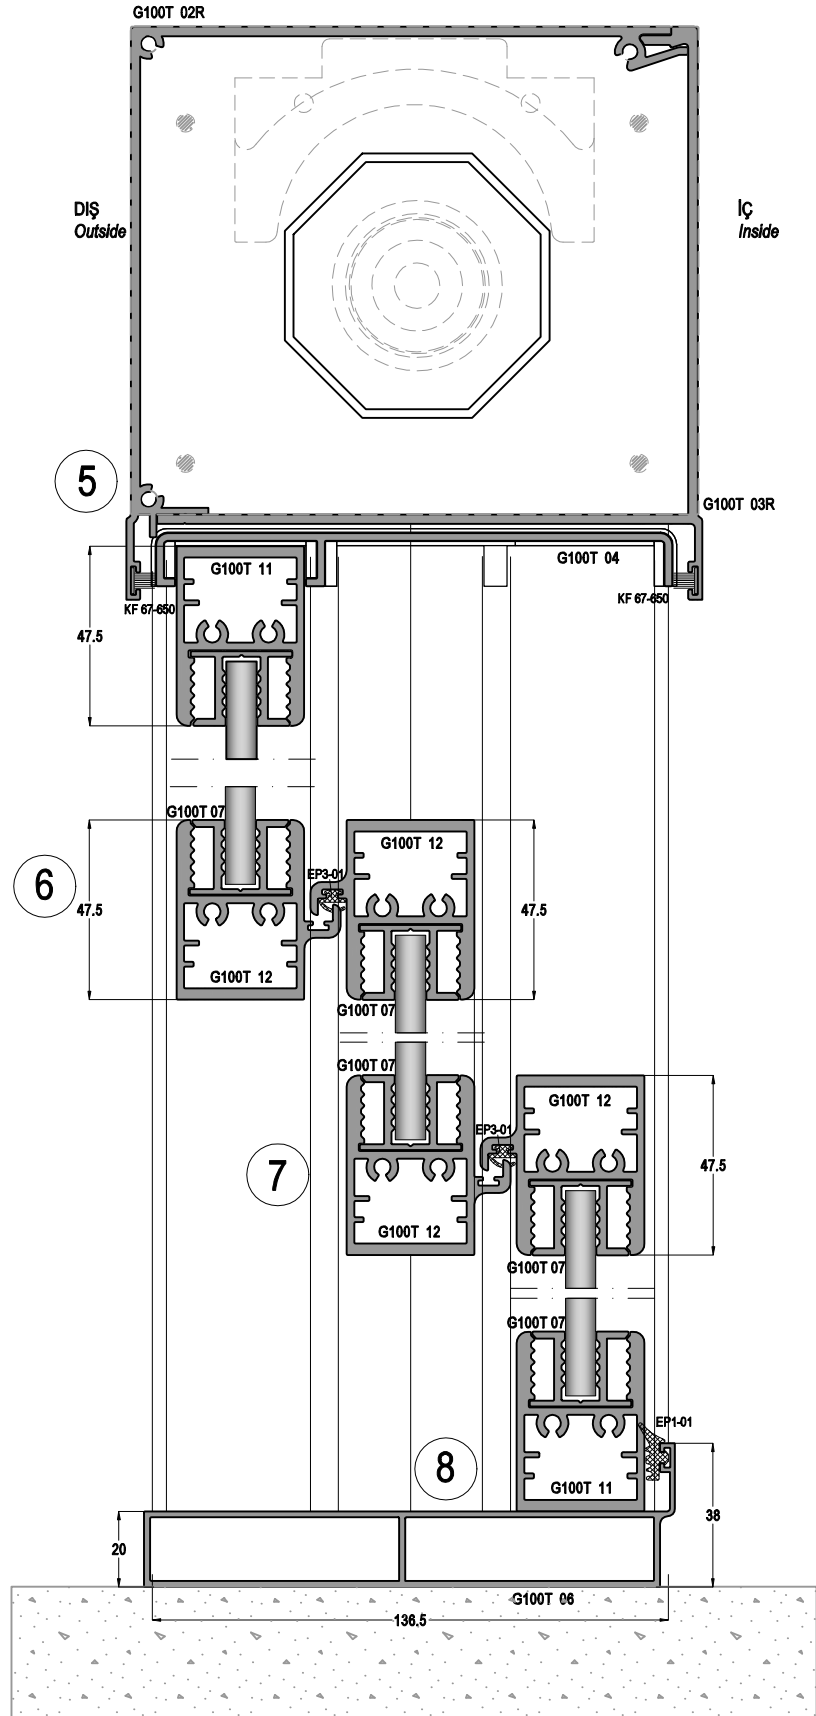

1

2

3

4

G100T

ISICAMLI GIYOTIN SÜRME CAM BALKON SİSTEMİ
VERTICAL SLIDING GLASS BALCONY SYSTEM WITH THERMAL GLASS

TEKCAM DETAYI SINGLE GLAZING DETAILS

G100T