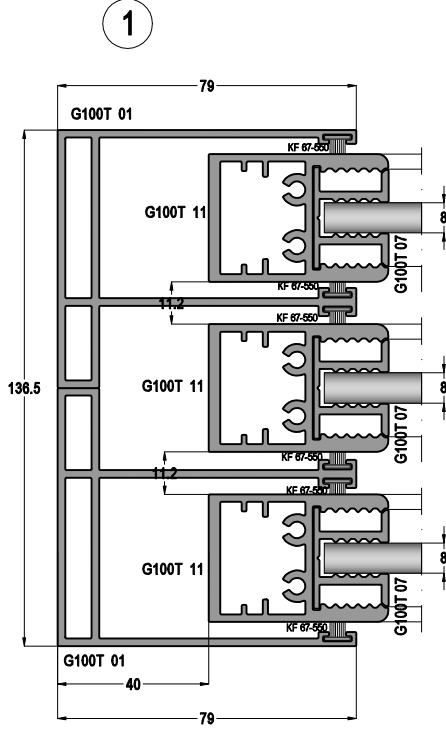

1

2

3

4

G100T

ISICAMLI GIYOTIN SÜRME CAM BALKON SİSTEMİ
VERTICAL SLIDING GLASS BALCONY SYSTEM WITH THERMAL GLASS

TEKCAM DETAYI SINGLE GLAZING DETAILS

G100T