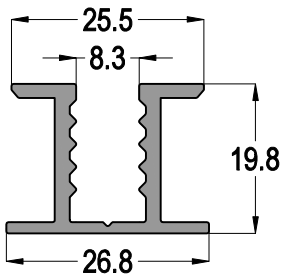

ASISTAL

G100T

ISICAMLI GIYOTIN SÜRME CAM BALKON SİSTEMİ
VERTICAL SLIDING GLASS BALCONY SYSTEM WITH THERMAL GLASS

ASISTAL

G100T 01	
	AĞIRLIK / Weight
	1,650 kg/mt

G100T 11

G100T 11	
	AĞIRLIK / Weight
	1,309 kg/mt

G100T 12

G100T 12	
	AĞIRLIK / Weight
	1,416 kg/mt

G100T 07

G100T 07	
	AĞIRLIK / Weight
	0,308 kg/mt

G100T

ISICAMLI GIYOTIN SÜRME CAM BALKON SİSTEMİ
VERTICAL SLIDING GLASS BALCONY SYSTEM WITH THERMAL GLASS

ASISTAL