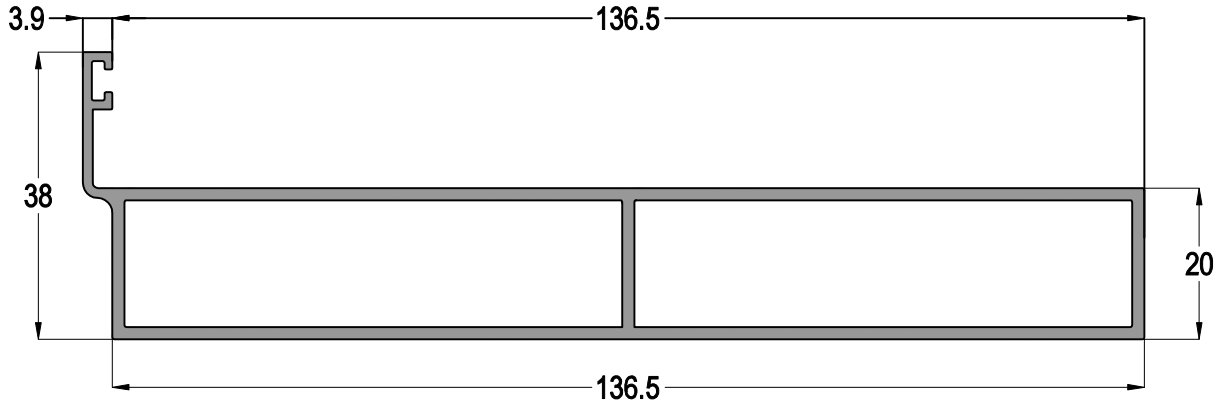

G100T 06

AĞIRLIK / Weight

1,501 kg/mt