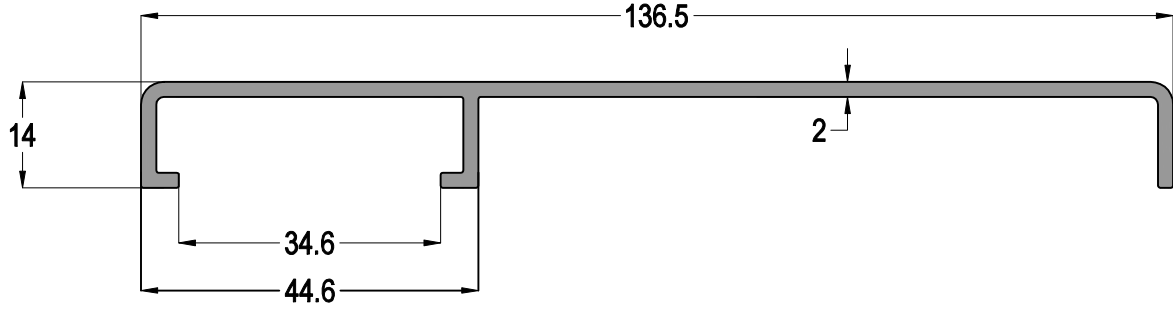

ASISTAL

G100T

ISICAMLI GIYOTIN SÜRME CAM BALKON SİSTEMİ
VERTICAL SLIDING GLASS BALCONY SYSTEM WITH THERMAL GLASS

ASISTAL

G100T 01	
	AĞIRLIK / Weight
	1,650 kg/mt

G100T 11

G100T 11	
	AĞIRLIK / Weight
	1,309 kg/mt

G100T 12

G100T 12	
	AĞIRLIK / Weight
	1,416 kg/mt

G100T 07

G100T 07	
	AĞIRLIK / Weight
	0,308 kg/mt

G100T

ISICAMLI GIYOTIN SÜRME CAM BALKON SİSTEMİ
VERTICAL SLIDING GLASS BALCONY SYSTEM WITH THERMAL GLASS

ASISTAL