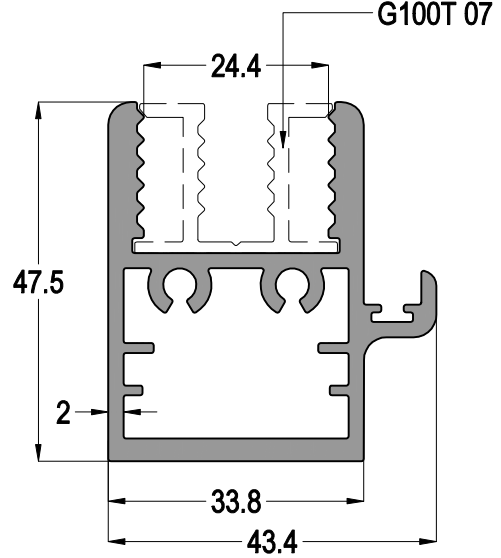

ASISTAL

G100T

ISICAMLI GIYOTIN SÜRME CAM BALKON SİSTEMİ
VERTICAL SLIDING GLASS BALCONY SYSTEM WITH THERMAL GLASS

ASISTAL

G100T 01	
	AĞIRLIK / Weight
	1,650 kg/mt

G100T 11

G100T 11	
	AĞIRLIK / Weight
	1,309 kg/mt

G100T 12

G100T 12	
	AĞIRLIK / Weight
	1,416 kg/mt

G100T 07

G100T 07	
	AĞIRLIK / Weight
	0,308 kg/mt

G100T

ISICAMLI GIYOTIN SÜRME CAM BALKON SİSTEMİ
VERTICAL SLIDING GLASS BALCONY SYSTEM WITH THERMAL GLASS

ASISTAL